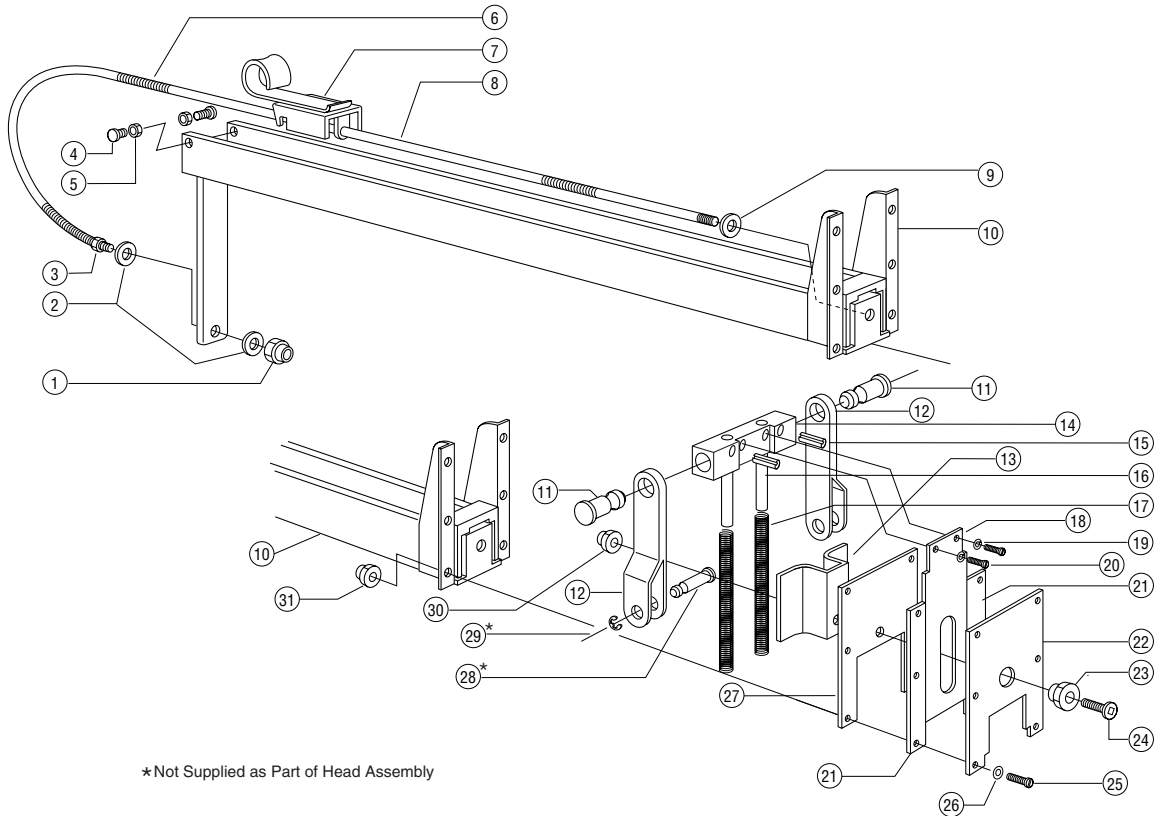

Staple Head Breakdown

Panne de la tête de l'agrafeuse

Lista de Grapas de Cabeza

Item No.	Product Code No.	Description	Quantity	Item No.	Product Code No.	Description	Quantity
1	33944005	L/Nut Nyl Ins 6MM	1	18	35211239	Blade/Drive 1-3/8 A	1
2	33921009	Washer/AF 6MM	2	18	35211246	Blade/Drive 1-1/4 C	1
3	33940017	Nut Reg Hex 6MM	1	19	33231207	L/Wash Med SPG 194 332	2
4	35217408	Screw/SOC 4MM x 70MM	2	20	33121403	Screw/SOC 10-24 x 5/8	2
5	33944003	L/Nut Nyl Ins 4MM	2	21	35211140	Guide/Blade 1-3/8 A	2
6	35212130	Spring/Pusher Comp	1	21	35211142	Guide/Blade 1-1/4 C	2
7	35212126	Assy/Pusher	1	22	35211139	Plate/Front	1
8	35212129	Rod/Pusher SPL Guide	1	23	35211245	Spacer/Blade 1-3/8 A	1
9	35212131	Washer/Spring	1	23	35211248	Spacer/Blade 1-1/4 C	1
10	35213410	Mag Weldment w/o Plate	1	24	33913137	Screw/FHD 5MM x 16	1
11	35211252	Pin/Bottomer Head	2	25	33912027	Screw/SOC 5MM x 16	6
12	35211241	Link/Drive	2	26	33231207	L/Wash Med SPG 194 337	6
13	35211244	Retainer/Spring Blade	1	27	35211141	Plate/Rear	1
14	35211251	Drive Block Assy.	1	28	35211229	Pivot/Retainer	2
15	33351353	Pin/Slot SPG 3/16 x 5/8	2	29	33950009	Ring E/Ext 6MM	2
16	33930345	Pin/SPG 5MM x 50	2	30	33944004	L/Nut Nyl Ins 5MM	1
17	35211230	Spring/Head Return	2	31	33944004	L/Nut Nyl Ins 5MM	6